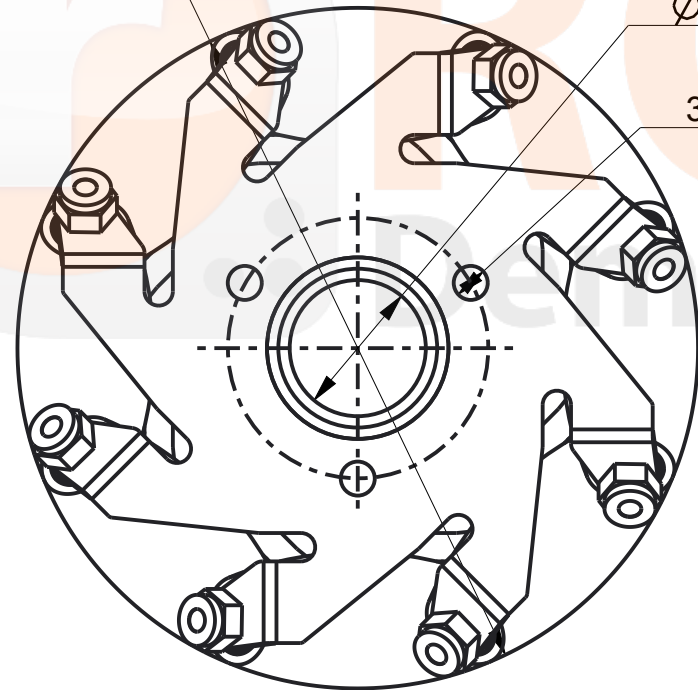

Ø 60

Ø 12

3 HOLES, Ø 3,2 PCD 23

NOTE- DEPENDING ON THE MANUFACTURER GIVEN DIMENSIONS MAY VARY IN THE RANGE OF ±5%

TITLE-60 MM MECANUM WHEEL RIGHT

PART NO. **ROBU.IN**

SCALE-1:1 DATE-

ALL DIMENSIONS ARE IN MM